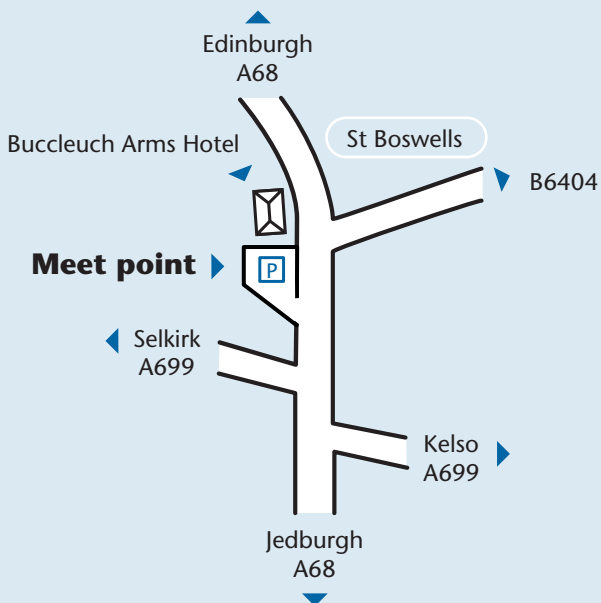

Our meeting places

Kinrosshire flights meet at the Moto service station

Postcode: KY13 0NQ

Lothian and Peebleshire flights meeting point

Postcode: EH10 7DU

Scottish Border flights meet at the Buccleuch Arms Hotel, St Boswells

Postcode: TD6 0EW

Northumberland flights meet at Linden Hall Hotel, near Longhorsley

Postcode: NE65 8XF