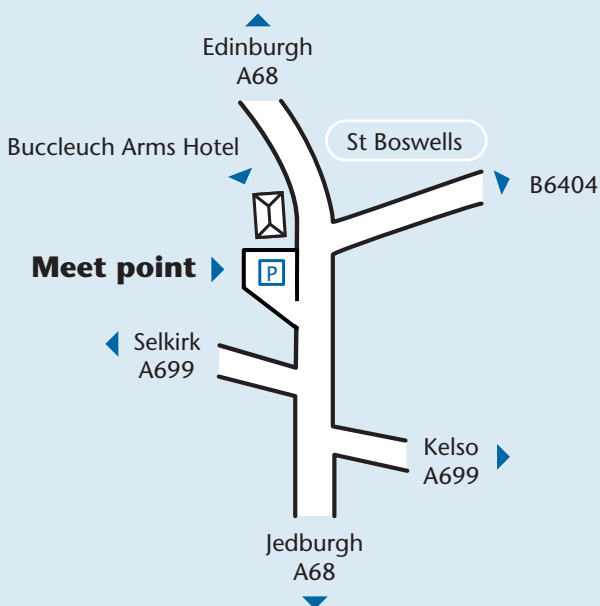

Our meeting places

Kinrosshire flights meet at the Moto service station

Postcode: KY13 0NQ

Lothian and Peebleshire flights meeting point

Postcode: EH10 7DU

Scottish Border flights meet at the Buccleuch Arms Hotel, St Boswells

Postcode: TD6 0EW

Northumberland flights meet at Linden Hall Hotel, near Longhorsley

Postcode: NE65 8XF