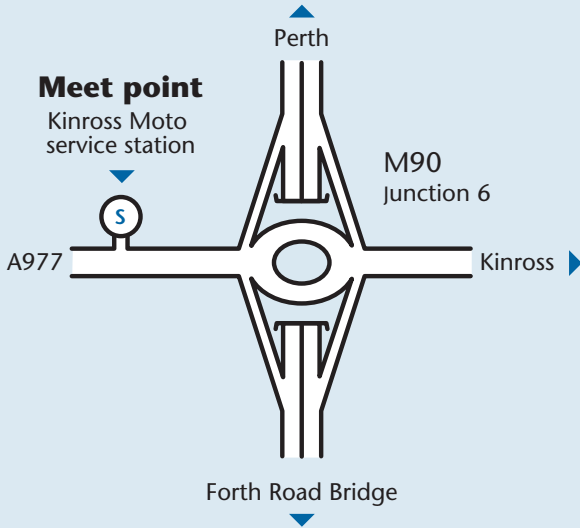

Our meeting places

Kinrosshire flights meet at the Moto service station

Postcode: KY13 0NQ

Lothian and Peebleshire flights meeting point

Postcode: EH10 7DU

Scottish Border flights meet at the Buccleuch Arms Hotel, St Boswells

Postcode: TD6 0EW

Northumberland flights meet at Linden Hall Hotel, near Longhorsley

Postcode: NE65 8XF